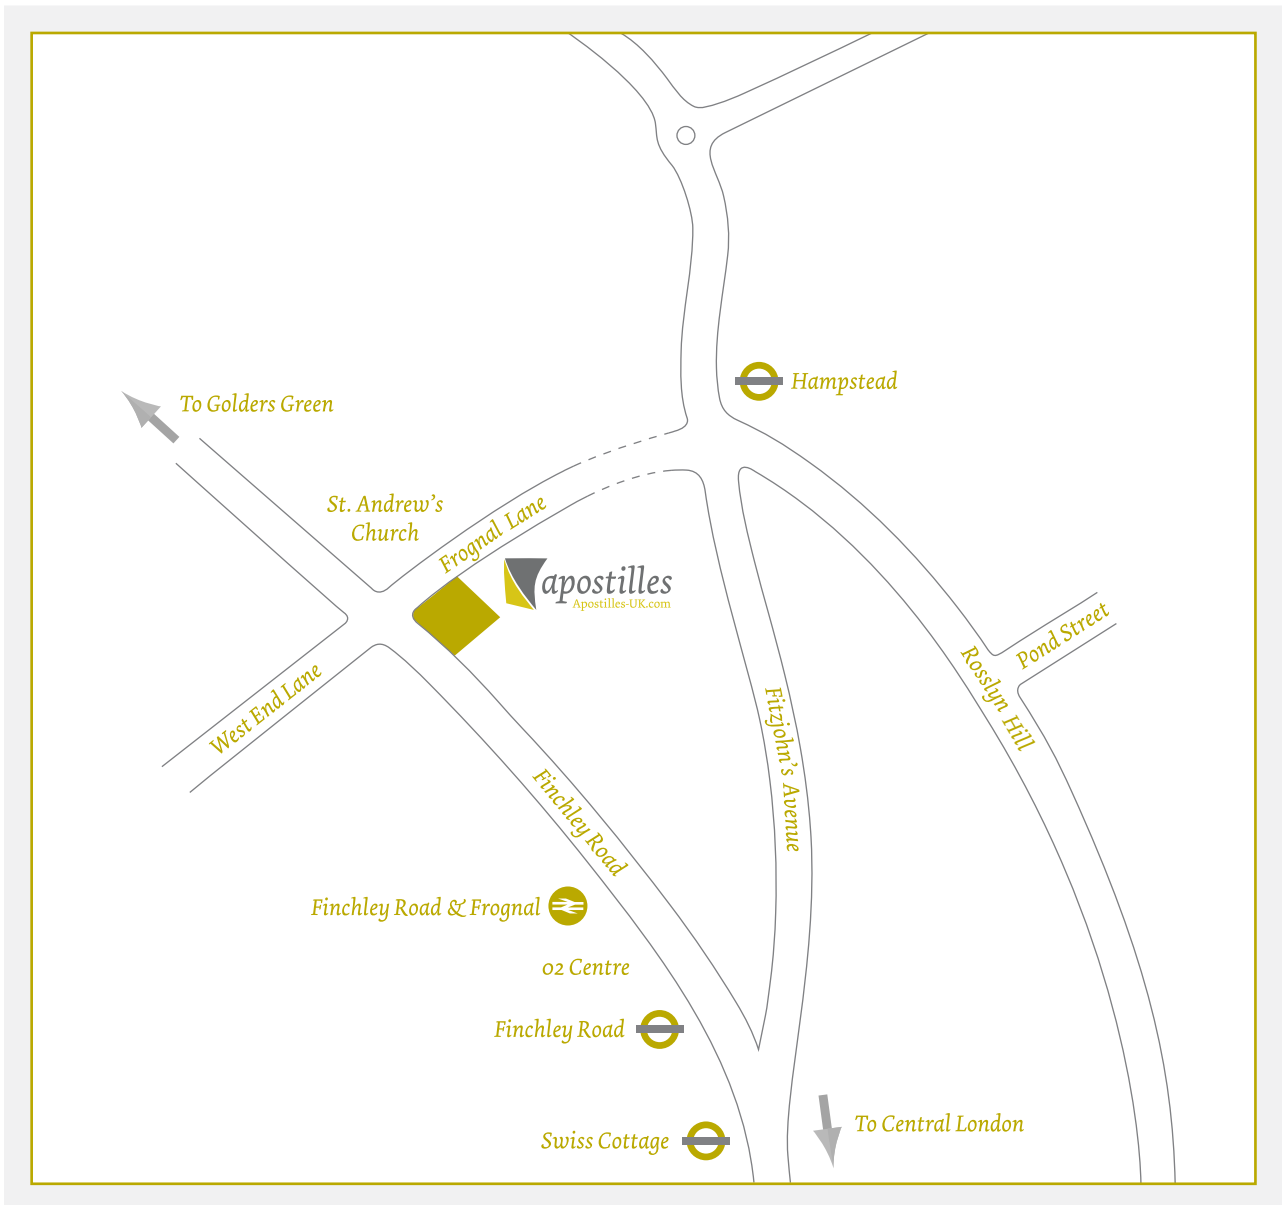

How to find Apostilles UK

How to contact Apostilles UK

Address

Unit 4
Palace Court
250 Finchley Road
London
NW3 6DN

Telephone

0207 433 3338

Email

info@apostilles-uk.com